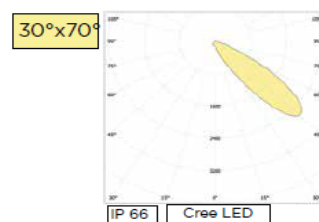

LED 30°x 70°

100 ÷ 277 Vac / 1200W / CRI≥80 / SDCM 2 / Ta -40°...+60°

- NW 4000k 151911 Lm

KΩΔ : ITPX1200-NW-B

TIMH: 8.800 €