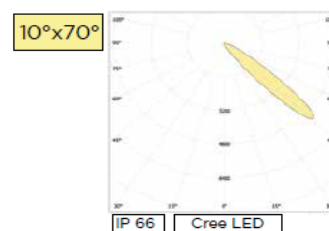

LED 10°x 70°

100 ÷ 277 Vac / 1200W / CRI≥80 / SDCM 2 / Ta -40°...+60°

- NW 4000k 157467 Lm

KΩΔ : ITPX1200-NW-A

TIMH: 8.800 €