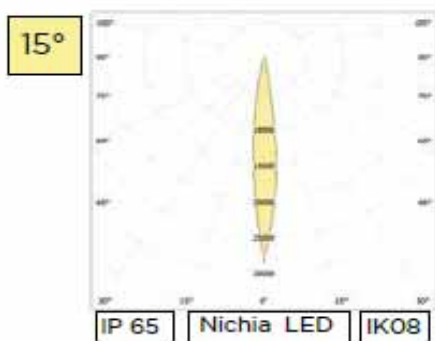

GR 0

36000 hr
L80B20

A+ } LED
A+ }
A }

ΚΩΔ : ITSPT22018

TIMH: 390 €

- GR 0
- 36000 hr
L80B20
- A+ } LED
A+ }
A }
- WHITE I
- RGB II
- F

- IP 65
- ALUMINIUM BODY
- CONNECTION CABLE
- DARK GREY

LED 45W SINGLE COLOR 38°